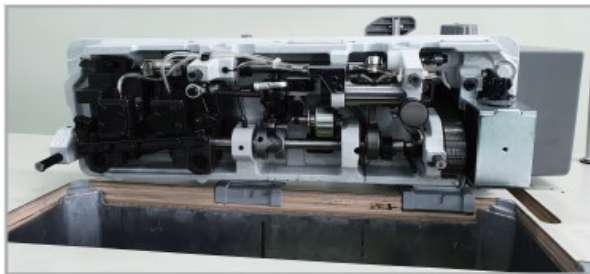

## KM-E7   72   -7

Needle Bar	
5	Normal Needle Bar
9	Split Needle Bar

Hook	
None	Standard Hook
BL	Large Hook

Direct Drive

Auto Lubrication

Trimming Mechanism

Knee Lifting Mechanism