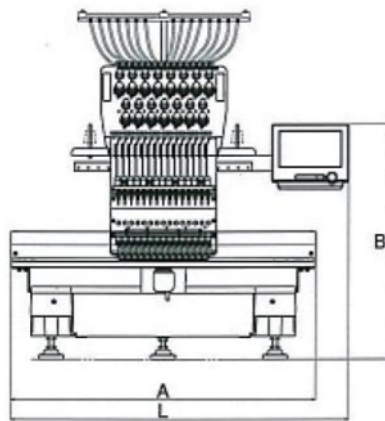

Best Home & Small Business Machine

SUNNY22

Specification

Embroidering Range [X x Y] mm	Tubular Frame 240 x 200		
Machine Size [L x W x H] mm	477 x 565 x 631		
Speed	Max. 800 rpm	Operation Box	8" Color LCD Touch Screen [New Operation Box]
Stitching Length	0.1 ~ 12.7 mm	Hook	Standard (1.4times large Hook - factory option)
Motor	Main	DC Motor x 1	Memory Capacity
	X-Y	Step Motor x 2	
Electricity	1-Phase Free Voltage [100 ~ 240V] / [50 / 60Hz]		Memory Media
Power Consumption	100 W		USB Memory Stick
Bobbin Winder	Built-in		Safety Device
		Optional Device	Standard : Error Code Message
			Robot Frame, Sock Frame

※ Specifications and appearance of products are subject to change without notice for the performance improvement.

Accessories

<TSF 5 x 5>

<TSF 12.6 x 11>

<TSF 24 x 20>

<Cap Frame>

<Sock Frame>

<Robot Frame>

<Magnetic Robot Frame>

Dimension

Weight	Dimensions (mm)					
	L	W	H	A	B	C
23.5kg	477	565	631	375	437	528

• W24H THE SPIRIT OF SERVICE •

SUNSTAR WEB SITE : <https://www.swfkorea.co.kr>

W24H SERVICE SITE : <https://www.swfsunny.com>