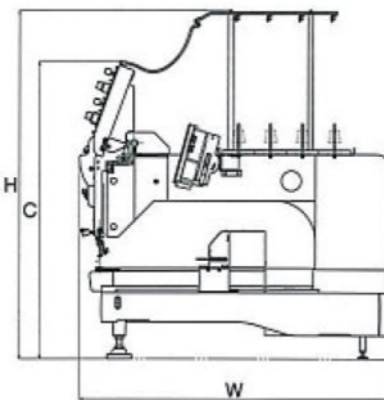

Best Home & Small Business Machine

SUNNY22

Specification

Embroidering Range [X x Y] mm	Tubular Frame 240 x 200		
Machine Size [L x W x H] mm	477 x 565 x 631		
Speed	Max. 800 rpm	Operation Box	8" Color LCD Touch Screen [New Operation Box]
Stitching Length	0.1 ~ 12.7 mm	Hook	Standard (1.4times large Hook - factory option)
Motor	Main	DC Motor x 1	Memory Capacity
	X-Y	Step Motor x 2	
Electricity	1-Phase Free Voltage [100 ~ 240V] / [50 / 60Hz]		Memory Media
Power Consumption	100 W		USB Memory Stick
Bobbin Winder	Built-in		Safety Device
		Optional Device	Standard : Error Code Message
			Robot Frame, Sock Frame

※ Specifications and appearance of products are subject to change without notice for the performance improvement.

Accessories

<TSF 5 x 5>

<TSF 12.6 x 11>

<TSF 24 x 20>

<Cap Frame>

<Sock Frame>

<Robot Frame>

<Magnetic Robot Frame>

Dimension

Weight	Dimensions (mm)					
	L	W	H	A	B	C
23.5kg	477	565	631	375	437	528

• W24H THE SPIRIT OF SERVICE •

SUNSTAR WEB SITE : <https://www.swfkorea.co.kr>

W24H SERVICE SITE : <https://www.swfsunny.com>