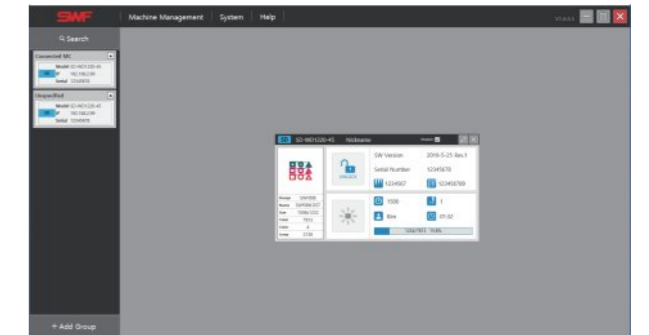

<SWNS>