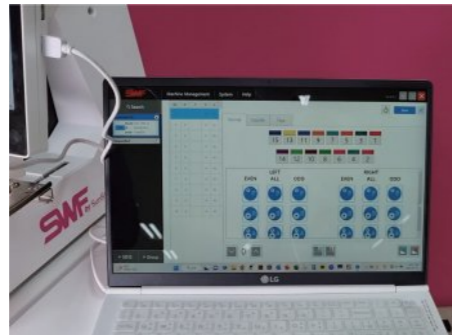

<Mouse>

<Bobbin Winder>

<Lettering>

» User-friendly

Users can easily achieve a wide range of embroidery works with SUNNY22.

- * 8" Wide screen
- * Check the real-time percentage of completion
- * SUNNY22 automatically repositions if you rework after a power outage

<8" Operation Panel>

<PC connection>

<Tension Controller>

» Online Platform

Users can easily manage their machines by SUNNY22 only Platform.

- * Exclusive website only for SUNNY22 (Installation / Operation / Maintenance / Service) : <https://swfsunny.com>
- * Manuals / Softwares / Inquiries for SUNNY22
- * SWNS software