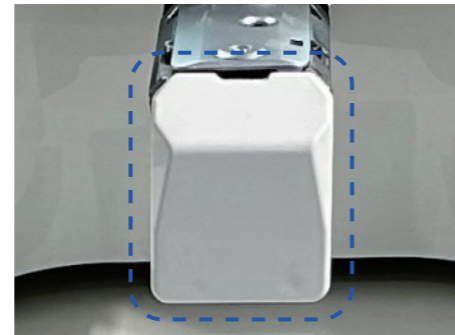

» Productivity

SUNNY22 provides a wide range to embroider on various product.

- * 7 Color Single-head Embroidery Machine
- * 3 Kinds of standard frames (TSF 5x5, TSF 12.6x11, TSF 24x20)
- * Robot frame (Available for a wide range of items)

<7 needle>

<Bobbin>

<Bed girth 185mm>

» All in SUNNY22

SUNNY22 includes all the necessary things for embroidery.

- * Independent bobbin winder
- * Lettering & Monogram function (150 built-in embroidery designs & Design editing function)
- * Mouse Available
- * SWNS (Photo stitch / Hand stitch / Korean, Chinese fonts available)